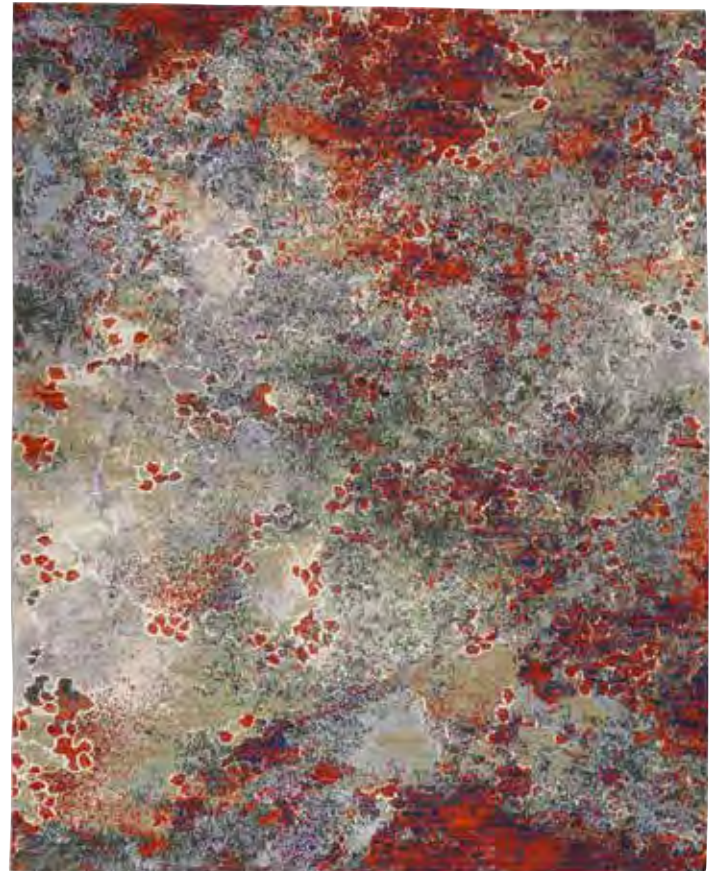

ATW03 SLATE/BRICK

ATW02 SEAFOAM/BRICK