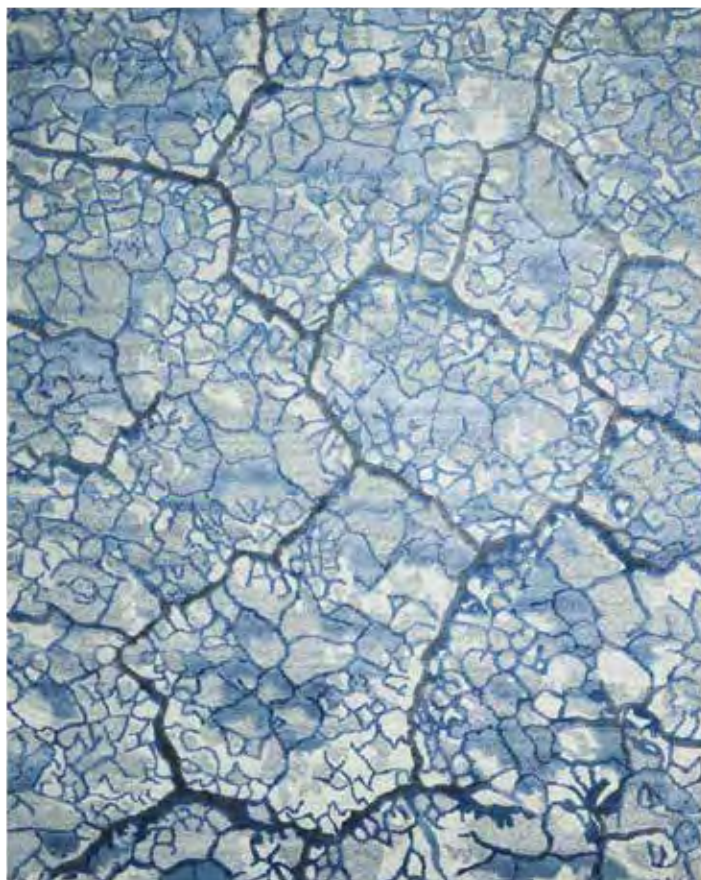

DIV05 ASH

DIV02 MIST