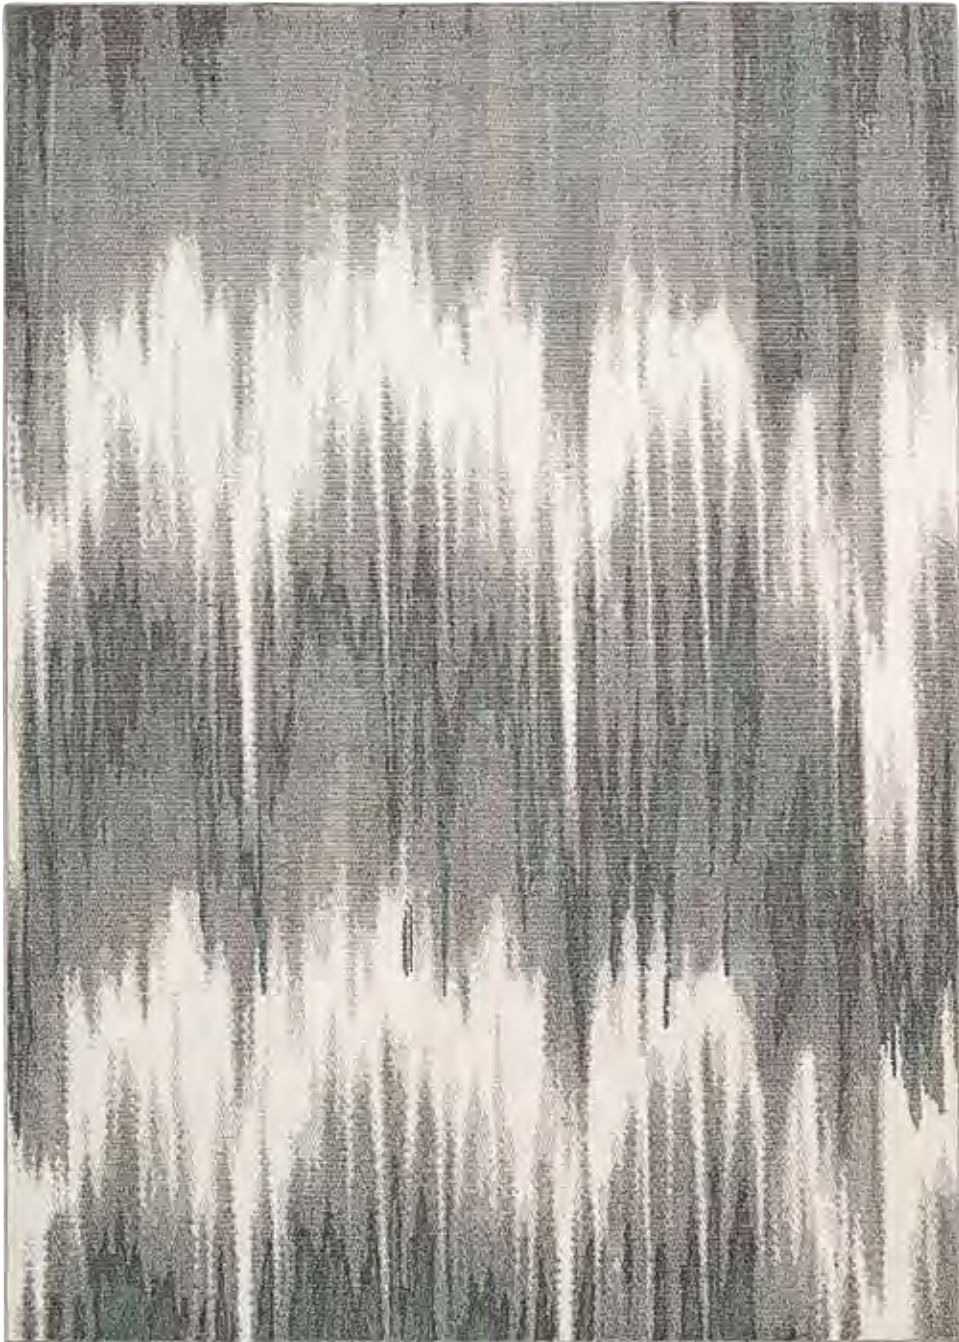

CK36 Gradient

GDT02 BALTI | shoal baltic