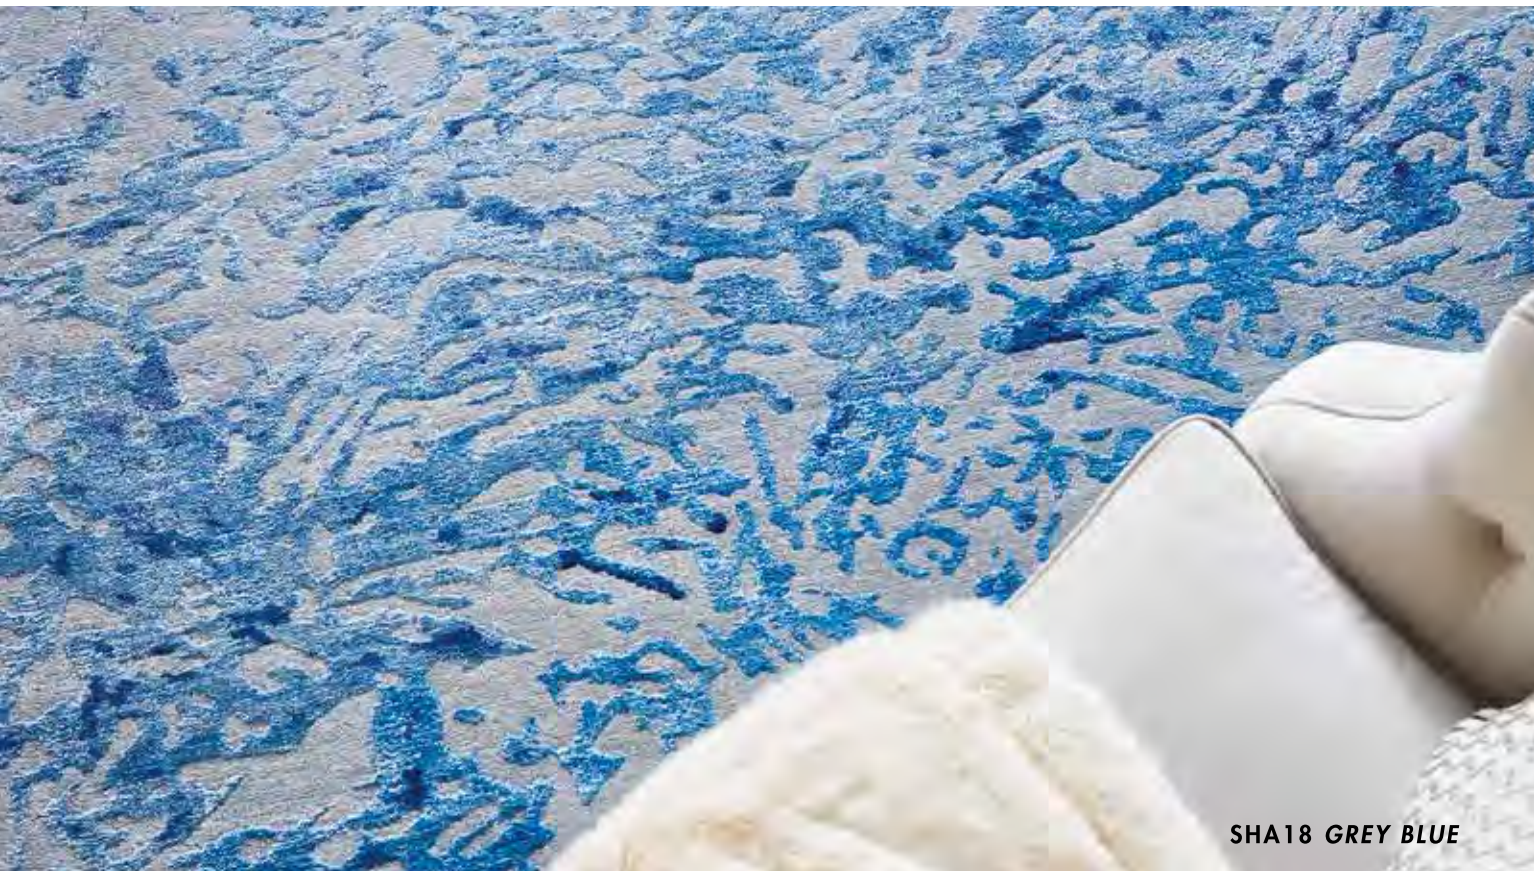

CUSTOM SIZES AVAILABLE

SHA19 IVORY GREY

SHA15 BLUE STONE

SHA17 SAND

SILK SHADOWS STYLE INDEX

SHA18 GREY BLUE

SHA02 SILVER

SILK SHADOWS STYLE INDEX