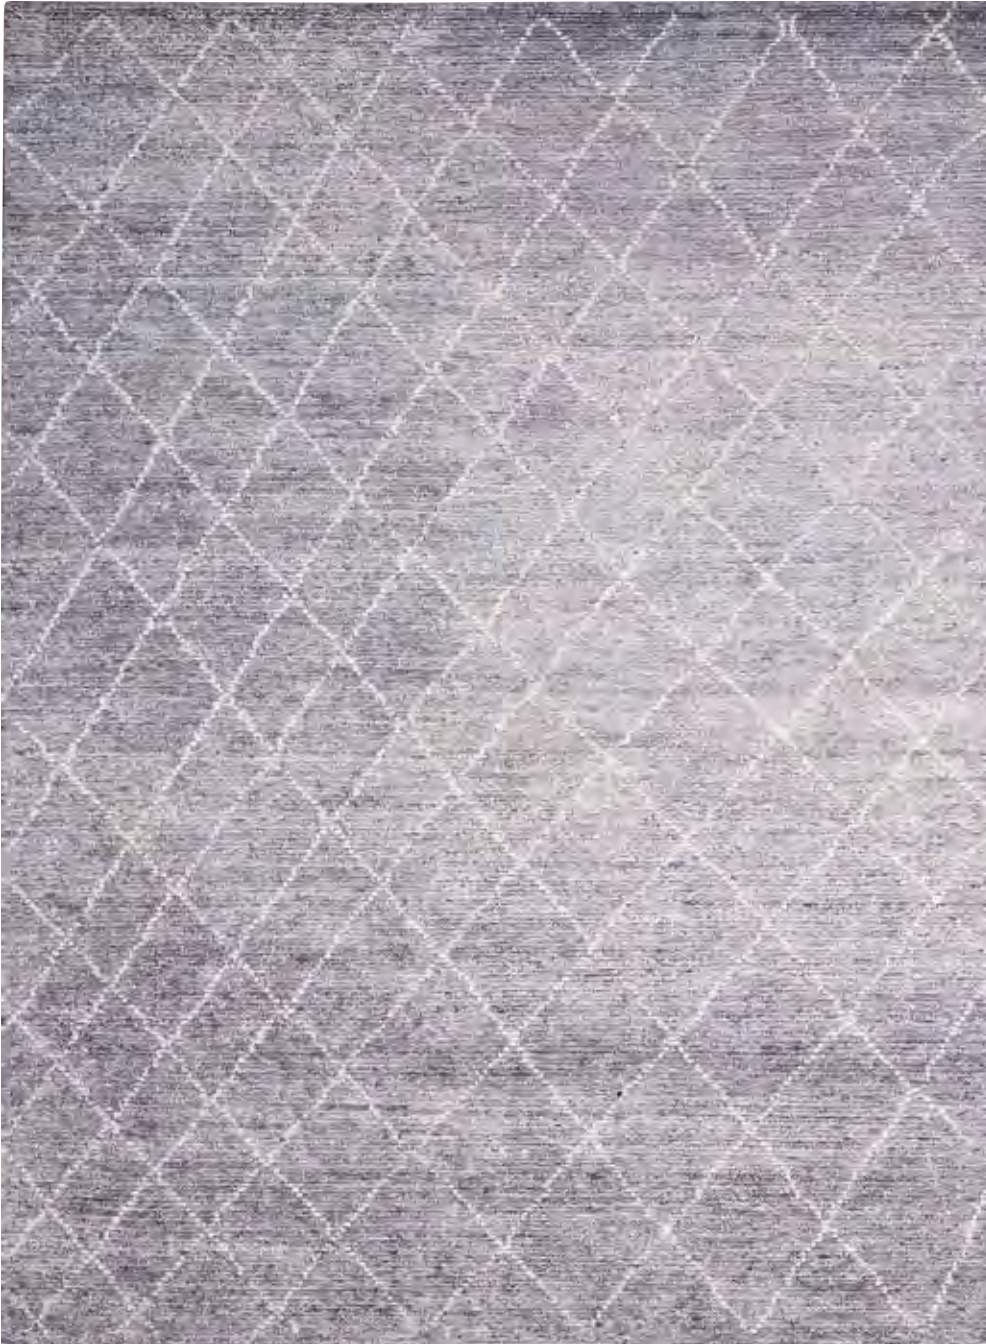

CK36 Gradient

GDT04 BASAL | quarry basalt

GDT04 BASAL | quarry basalt (Detail)

CK38 Heath

Hand Woven Rayon

Inspired by the traditional rugs woven in Morocco's Atlas Mountains, the CK Home Heath Collection is hand woven from bamboo extruded silk-like fiber for a subtle sheen and tactile textural appeal. Featuring soft, hand drawn lattice patterns to reflect the striking style and clean minimalism that are pure Calvin Klein.