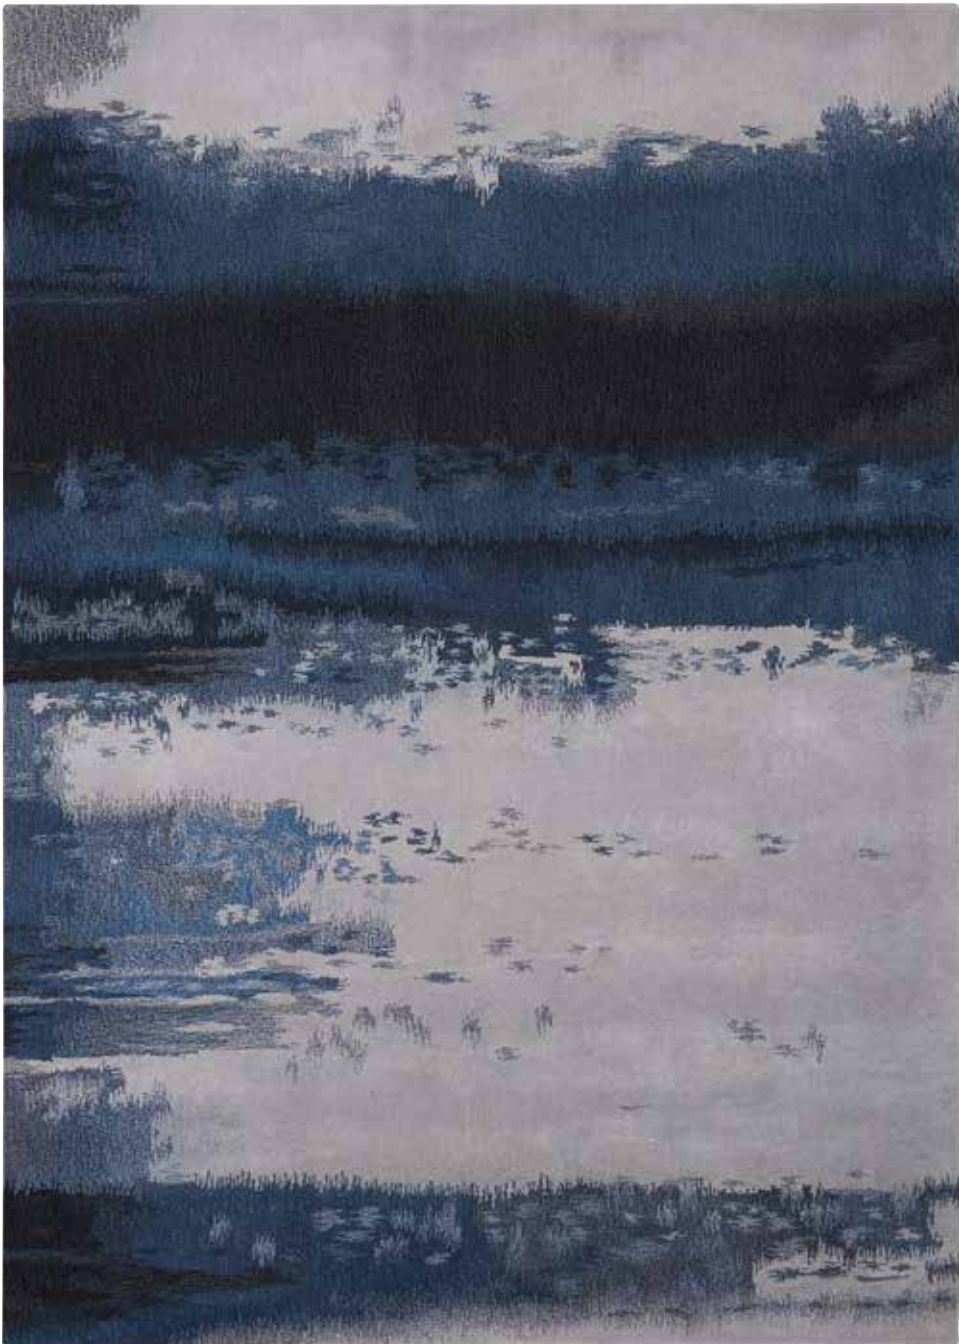

CK10 Luster Wash

SW17 SHADE | dusk